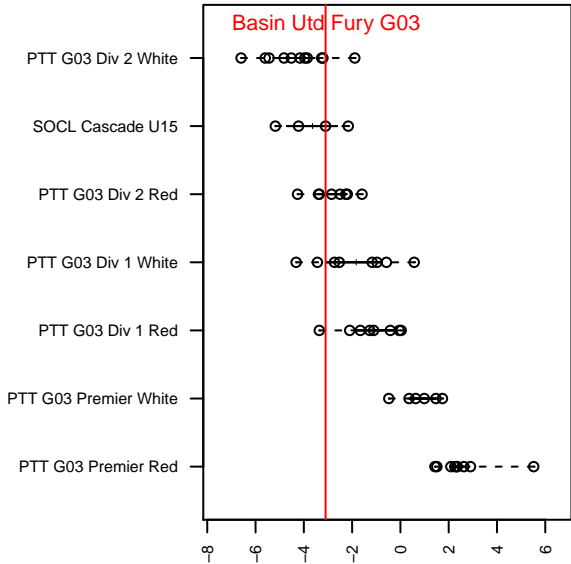

Basin Utd Fury G03

Basin United SC (BUSC)
Klamath Falls, OR
G03 total strength=887
attack=2.11 defense=0.87
fall league = SOCL Cascade U15

alt names used:

Venues played:
2016 SOCL Cascade U15

**attack and defense variance (black dot)
relative to other teams
and top 10 in region**

**attack and defense rating
relative to others at age
and all opponents in last 13 months**

Performance relative to 13 month average

Performance relative to 13 month average

date	home		away		venue	pred.home	pred.away
2016-10-23	Ashland SC G04	0	Basin Utd Fury G03	6	2016 SOCL Cascade U15	0.96	8.94
2016-10-22	Basin Utd Fury G03	8	Ashland SC Crossfire G03	0	2016 SOCL Cascade U15	4.25	1.09
2016-10-16	Basin Utd Fury G03	3	Grants Pass YSC Chaos White G04	1	2016 SOCL Cascade U15	3.02	2.56
2016-10-15	Rogue Valley Timbers White G04	0	Basin Utd Fury G03	4	2016 SOCL Cascade U15	0.84	3.82
2016-10-09	Grants Pass YSC Chaos Blue G04	1	Basin Utd Fury G03	6	2016 SOCL Cascade U15	0.35	6.66
2016-10-08	Basin Utd Fury G03	3	Grants Pass YSC Chaos White G04	3	2016 SOCL Cascade U15	3.02	2.56
2016-10-02	Rogue Valley Timbers White G03	0	Basin Utd Fury G03	1	2016 SOCL Cascade U15	1.01	1.92
2016-10-01	Basin Utd Fury G03	7	Grants Pass YSC Chaos Blue G04	0	2016 SOCL Cascade U15	6.66	0.35
2016-09-25	Basin Utd Fury G03	3	SOSA Spirit G02	4	2016 SOCL Cascade U15	2.19	2.53
2016-09-24	Grants Pass YSC Chaos Blue G04	0	Basin Utd Fury G03	9	2016 SOCL Cascade U15	0.35	6.66
2016-09-18	Basin Utd Fury G03	2	Rogue Valley Timbers White G04	2	2016 SOCL Cascade U15	3.82	0.84
2016-09-11	Grants Pass YSC Chaos White G04	5	Basin Utd Fury G03	2	2016 SOCL Cascade U15	2.56	3.02